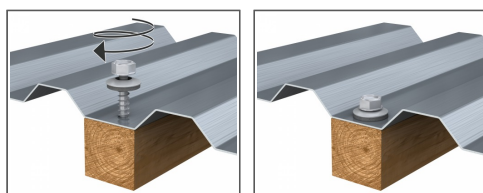

Installation guide

1. Screw must be installed at 90 degrees to substrate.
2. Magnetic driver must be used.
3. Lowest torque setting on impact screwdriver to start.
4. Reduce speed when the washer starts to deform.
5. Use a cordless Impact screwdriver. Note: Never use a power drill.
6. For installation please use screwdriver of load capacity 1600 - 2000 rpm with regulated trogue.