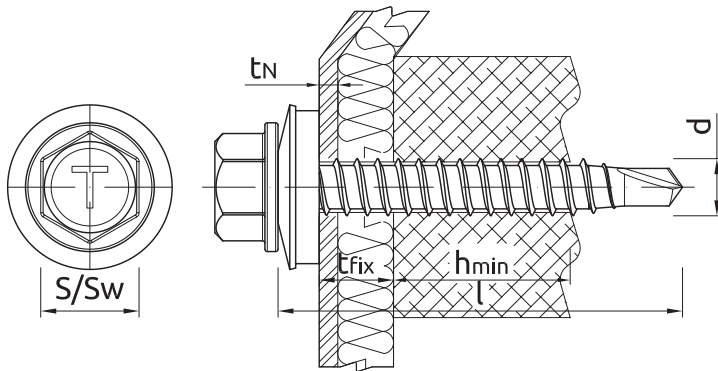

Installation data

Size	Ø4.8		
Hole diameter in substrate	d_0	[mm]	-
Min. hole depth in substrate	h_0	[mm]	-
Min. installation depth	h_{nom}	[mm]	30
Min. substrate thickness	h_{min}	[mm]	30
Min. spacing	s_{min}	[mm]	30
Min. edge distance	c_{min}	[mm]	25
Wrench size	Sw	[mm]	8
Screw diameter	d	[mm]	4.8

Basic performance data

Performance data for single screw without influence of edge distance and spacing

Size	TENSION LOAD		SHEAR LOAD	
		Ø4.8 (T14)		Ø4.8
MEAN ULTIMATE LOAD				
Substrate thickness min. 20mm	[kN]	2.21		0.96
CHARACTERISTIC LOAD				
Substrate thickness min. 20mm	[kN]	1.80		0.74
DESIGN LOAD				
Substrate thickness min. 20mm	[kN]	1.35		0.56
RECOMMENDED LOAD				
Substrate thickness min. 20mm	[kN]	0.97		0.40