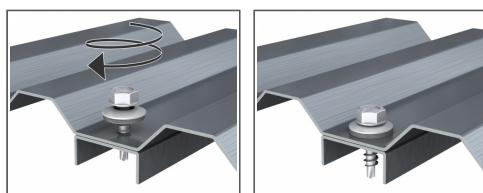

Installation guide

1. Screw must be installed at 90 degrees to substrate.
2. Magnetic driver must be used.
3. Lowest torque setting on impact screwdriver to start.
4. Reduce speed when the washer starts to deform.
5. Use a cordless Impact screwdriver. Note: Never use a power drill.
6. For installation please use screwdriver of load capacity 1600 - 2000 rpm with regulated trogue.