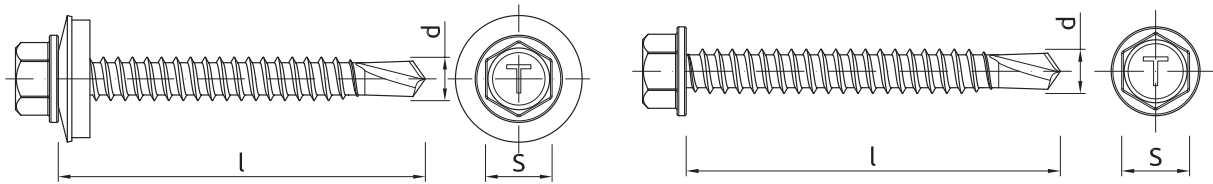

Product information

Size	Product Code	Screw			Fixture		Max. drilling thickness	Washer size	RAL Colour
		Diameter	Length	Head size	Max. thickness with washer	Max. thickness without washer			
		d	l	S	t_{fix}				
[mm]									
Ø4.8	OC-48016	4.8	16	8	1	4	3	14	-
	OC-48016T	4.8	16	8	1	4	3	14	-
	OC-48019	4.8	19	8	4	7	3	14	-
	OC-48019T	4.8	19	8	4	7	3	14	-
	OC-48025	4.8	25	8	10	13	3	14	-
	OC-48022	4.8	22	8	7	10	3	14	-
	OC-48032	4.8	32	8	17	20	3	14	-
	OC-48035	4.8	35	8	20	23	3	14	-
	OC-48038	4.8	38	8	23	26	3	14	-
	OC-48045	4.8	45	8	30	33	3	14	-
	OC-48045T	4.8	45	8	30	33	3	14	-
	OC-48055	4.8	55	8	40	43	3	14	-
OC-48055T	4.8	55	8	40	43	3	14	-	
Ø5.5	OC-55022	5.5	22	8	4	7	5	16	-
	OC-55022T	5.5	22	8	4	7	5	16	-
	OC-55025	5.5	25	8	7	10	5	16	-
	OC-55025T	5.5	25	8	7	10	5	16	-
	OC-55032	5.5	32	8	14	17	5	16	-
	OC-55032T	5.5	32	8	14	17	5	16	-
	OC-55038	5.5	38	8	20	23	5	16	-
	OC-55045	5.5	45	8	27	30	5	16	-
	OC-55055	5.5	55	8	37	40	5	16	-
	OC-55055T	5.5	55	8	37	40	5	16	-
	OC-55075	5.5	75	8	57	60	8	16	-
	OC-55075T	5.5	75	8	57	60	8	16	-
	OC-55090	5.5	90	8	72	75	8	16	-
	OC-55090T	5.5	90	8	72	75	8	16	-
OC-55120	5.5	120	8	102	105	8	16	-	
OC-55120T	5.5	120	8	102	105	8	16	-	
Ø6.3	OC-63019	6.3	19	10	2	5	6	16, 19	-
	OC-63022	6.3	22	10	5	8	6	16, 19	-
	OC-63025	6.3	25	10	8	11	6	16, 19	-
	OC-63032	6.3	32	10	15	18	6	16, 19	-
	OC-63038	6.3	38	10	21	24	6	16, 19	-
	OC-63045	6.3	45	10	28	31	6	16, 19	-
	OC-63055	6.3	55	10	38	41	6	16, 19	-
	OC-63075	6.3	75	10	58	61	6	16, 19	-
OC-63090	6.3	90	10	73	76	6	16, 19	-	
OC-63120	6.3	120	10	103	106	6	16, 19	-